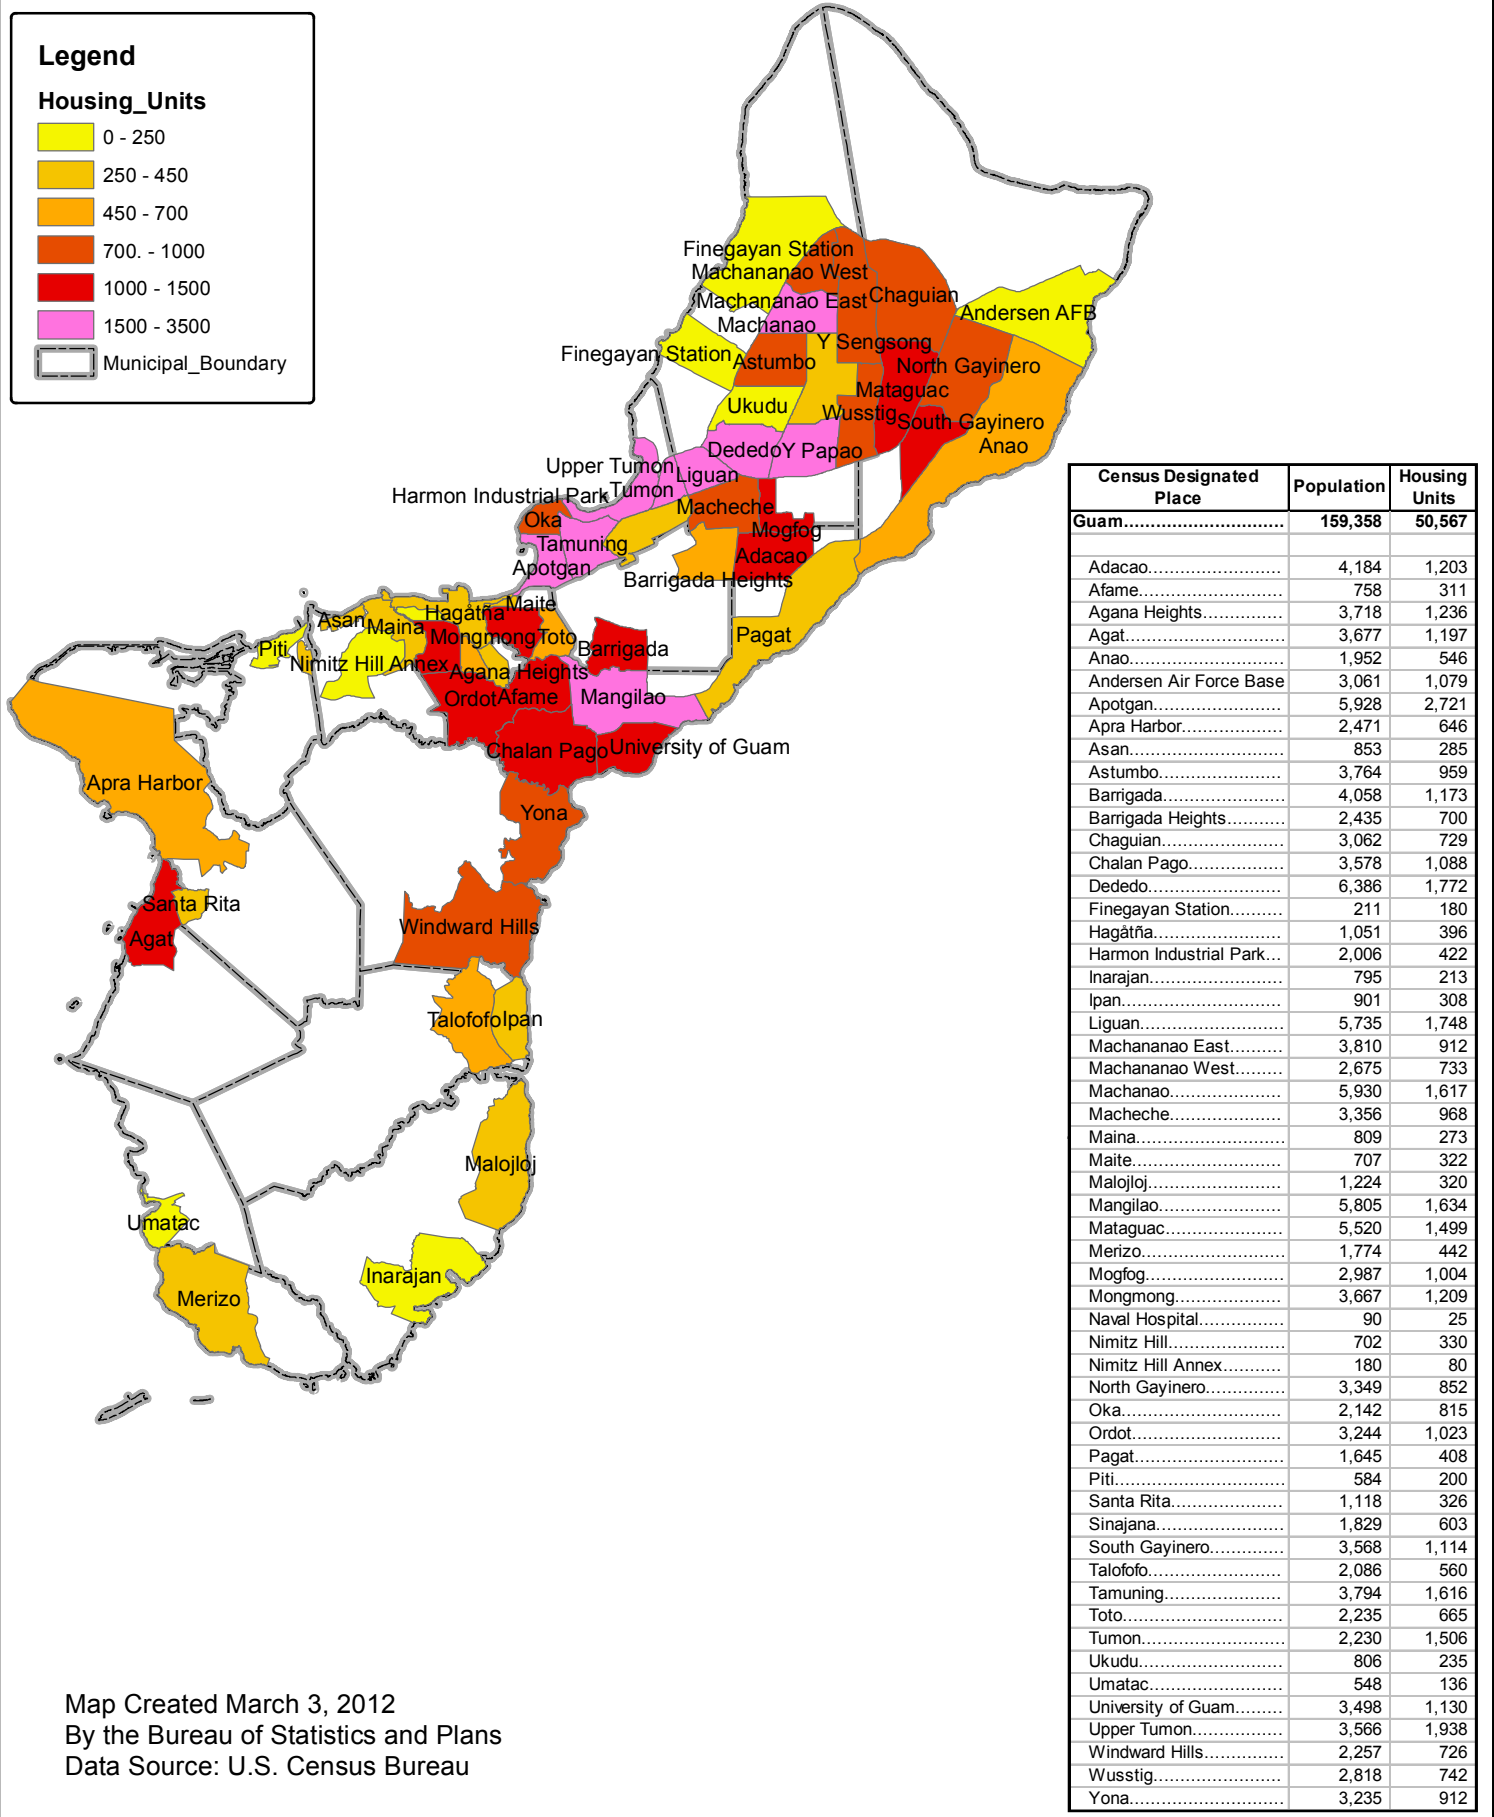

2010 Census of Population and Housing:Guam Housing Units by Census Designated Place (CDP)

Map Created March 3, 2012
By the Bureau of Statistics and Plans
Data Source: U.S. Census Bureau