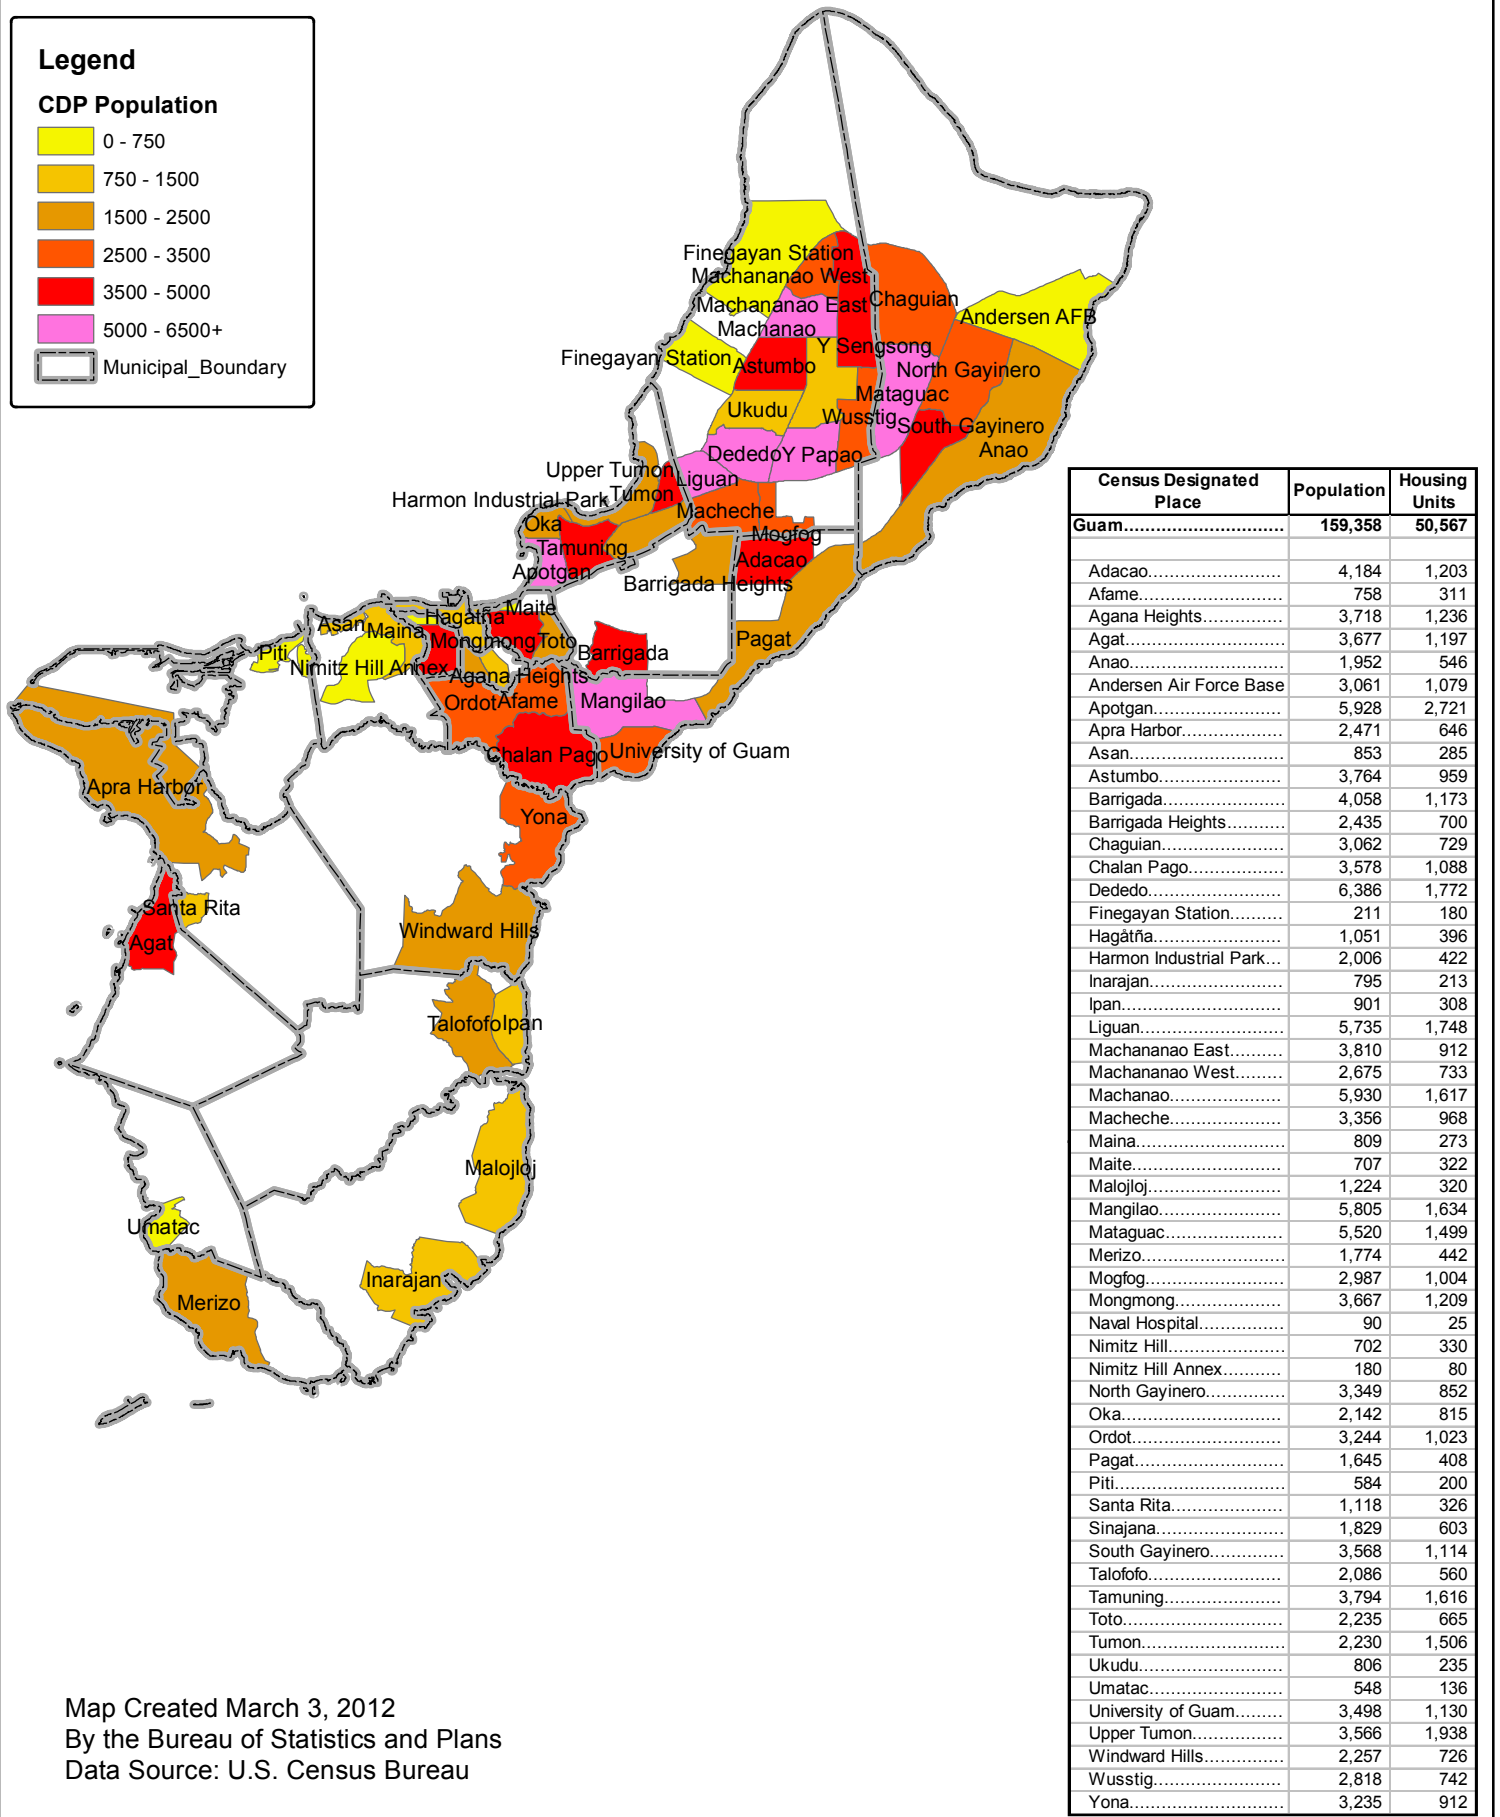

2010 Census of Population and Housing:Guam Population by Census Designated Place (CDP)

Map Created March 3, 2012
By the Bureau of Statistics and Plans
Data Source: U.S. Census Bureau